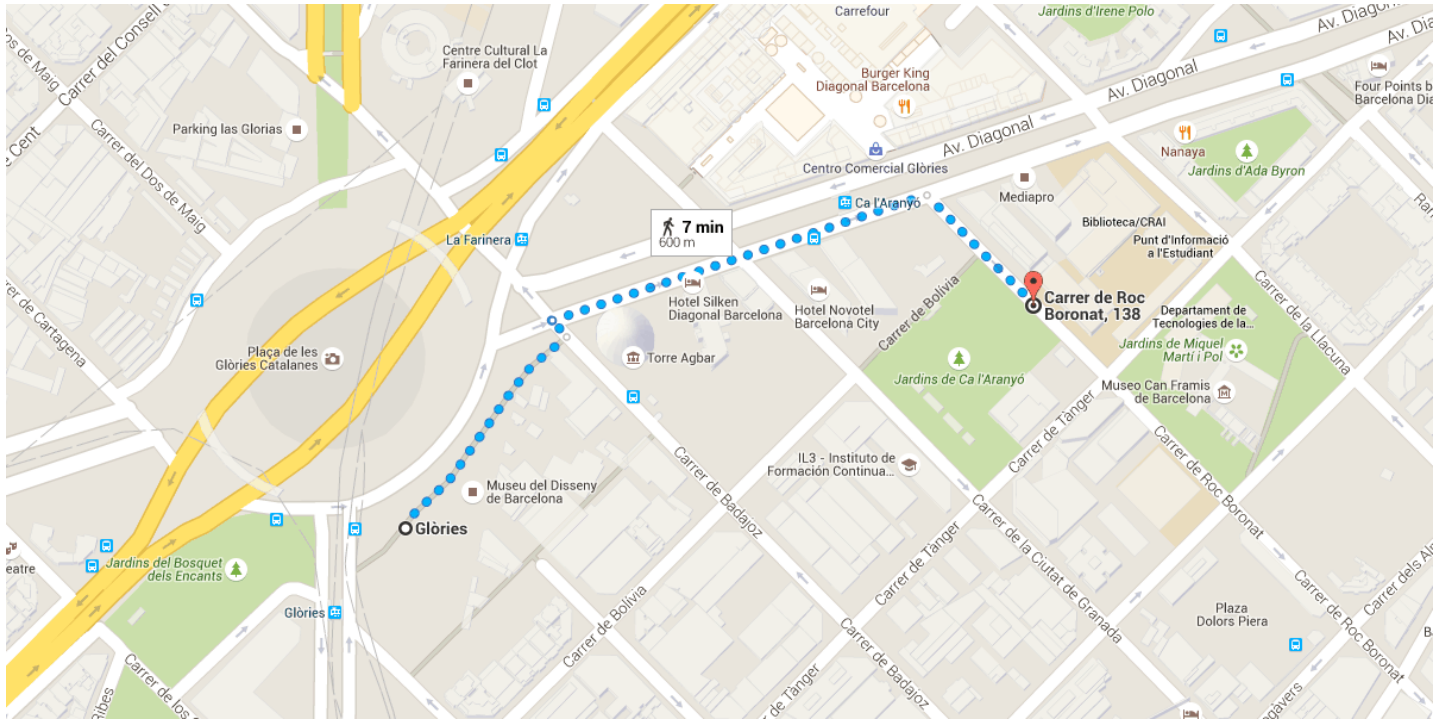

Directions from Glòries to Carrer de Roc Boronat, 138

○ Glòries

Use caution - may involve errors or sections not suited for walking

Spain

1. Head northeast toward Carrer de Badajoz

190 m

2. Turn left onto Carrer de Badajoz

16 m

3. Turn right onto Av. Diagonal

300 m

4. Turn right onto Carrer de Roc Boronat

120 m

⊙ Carrer de Roc Boronat, 138

08018 Barcelona, Spain

These directions are for planning purposes only. You may find that construction projects, traffic, weather, or other events may cause conditions to differ from the map results, and you should plan your route accordingly. You must obey all signs or notices regarding your route.